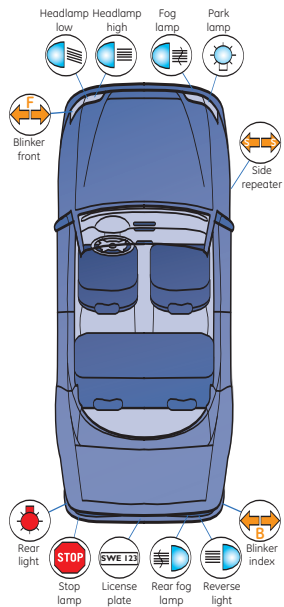

Volkswagen

Blister pack code in circles: (xx)