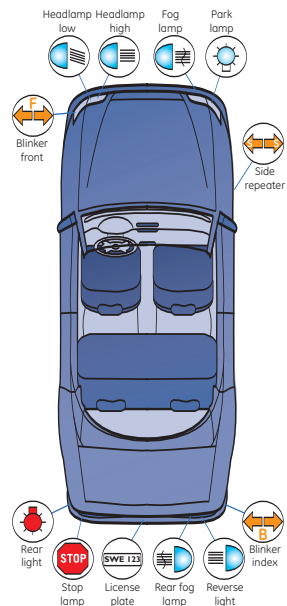

Mercedes

Blister pack code
in circles: xx

Car Type

Manufacturing Year

Mercedes