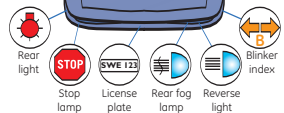

Citroën - Daihatsu

Blister pack code
in circles: (xx)