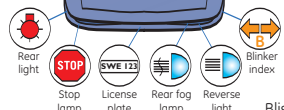

Subaru - Suzuki

Blister pack code in circles: (xx)