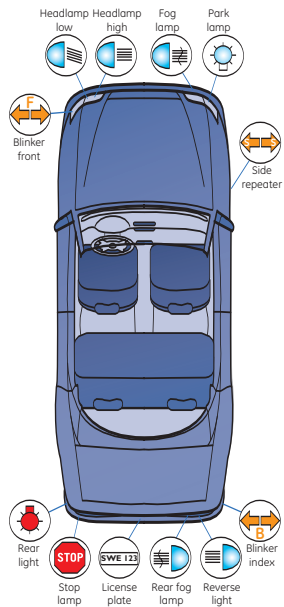

Rover - Saab

Car Type	Manufacturing Year	Headlamp low	Headlamp high	Fog lamp	Blinker front	Side repeater	Park lamp	Blinker index	Stop lamp	Rear light	Rear fog lamp	Reverse light	License plate
Rover													
25	2000-	H7 (3)	H7 (3)	H1 (4)	PY21W (22)	W5W (28)	W5W (28)	PY21W (22)	P21W (21)	W5W (28)	P21W (21)	P21W (21)	C5W (25)
45	2000-	H7 (3)	H7 (3)	H2	PY21W (22)	W5W (28)	W5W (28)	PY21W (22)	P21W (21)	W5W (28)	P21W (21)	P21W (21)	C5W (25)
75	2000-	H4 (1)	H1 (4)	H3 (5)	P21W (21)	W5W (28)	W5W (28)	P21W (21)	P21W (21)	W5W (28)	P21W (21)	P21W (21)	C5W (25)
75 Tourer	2001-	H7 (3)	H1 (4)	H1 (4)	P21W (21)	W5W (28)	W5W (28)	P21W (21)	P21W (21)	W5W (28)	P21W (21)	P21W (21)	C5W (25)
100	1994-1998	H4 (1)	H4 (1)		P21W (21)	W5W (28)	W5W (28)	P21W (21)	P21/5W (23)	P21/5W (23)	P21W (21)	P21W (21)	C5W (25)
200	1995-2000	H4 (1)	H4 (1)	H1 (4)	P21W (21)	W5W (28)	W5W (28)	PY21W (22)	P21W (21)	R10W (30)	P21W (21)	P21W (21)	W5W (28)
400	1995-2000	H7 (3)	H1 (4)	H1 (4)	PY21W (22)	W5W (28)	W5W (28)	PY21W (22)	P21W (21)	R5W (24)	P21W (21)	P21W (21)	C5W (25)
600	1994-1999	H1 (4)	H1 (4)	H3 (5)	P21W (21)	W5W (28)	W5W (28)	P21W (21)	P21/5W (23)	P21/5W (23)	P21W (21)	P21W (21)	W5W (28)
Cityrover	2004-	H4 (1)	H4 (1)		PY21W (22)	W5W (28)	W5W (28)	PY21W (22)	P21W (21)	P21/5W (23)	P21W (21)	P21W (21)	
MG F	1995-2002	H1 (4)	H1 (4)	H3 (5)	P21W (21)	W5W (28)	W5W (28)	PY21W (22)	P21/5W (23)	P21/5W (23)	P21W (21)	P21W (21)	W5W (28)
MG TF	2001-2004	H1 (4)	H1 (4)	H11 (12)	PY21W (22)	WY5W (33)	W5W (28)	PY21W (22)	P21/5W (23)	W5W (28)	P21W (21)	P21W (21)	W5W (28)
MG ZR	2001-2005	H7 (3)	H7 (3)	H1 (4)	PY21W (22)	W5W (28)	W5W (28)	PY21W (22)	P21W (21)	W5W (28)	P21W (21)	P21W (21)	C5W (25)
MG ZS	2001-2005	H7 (3)	H7 (3)	H2	PY21W (22)	W5W (28)	W5W (28)	PY21W (22)	P21W (21)	W5W (28)	P21W (21)	P21W (21)	C5W (25)
MG ZT	2001-2005	H4 (1)	H1 (4)	H3 (5)	P21W (21)	W5W (28)	W5W (28)	P21W (21)	P21W (21)	W5W (28)	P21W (21)	P21W (21)	C5W (25)
Streetwise	2003-	H7 (3)	H1 (4)	H1 (4)	PY21W (22)	WY5W (33)	W5W (28)	P21W (21)	P21W (21)	R10W (30)	P21W (21)	P21W (21)	C5W (25)
Saab													
9-3	1998-2003	H4 (1)	H1 (4)	H1 (4)	PY21W (22)	W5W (28)	W5W (28)	PY21W (22)	P21/5W (23)	W5W (28)	P21W (21)	P21W (21)	W5W (28)
9-3 II	2003-2007	H7 (3)	H7 (3)	H3 (5)	PY21W (22)	WY5W (33)	W5W (28)	PY21W (22)	P21W (21)	P21/5W (23)	P21W (21)	P21W (21)	C5W (25)
9-3 II with Xenon	2003-2007	D2S Xenon	D2S Xenon	H3 (5)	PY21W (22)	WY5W (33)	W5W (28)	PY21W (22)	P21W (21)	P21/5W (23)	P21W (21)	P21W (21)	C5W (25)
9-3 III	2007-	H11 (12)	H7 (3)	H8 (13)	PY21W (22)	WY5W (33)	W5W (28)	PY21W (22)	P21W (21)	P21/5W (23)	P21W (21)	P21W (21)	C5W (25)
9-3 III with Xenon	2007-	D1S Xenon	H7 (3)	H8 (13)	PY21W (22)	WY5W (33)	W5W (28)	PY21W (22)	P21W (21)	P21/5W (23)	P21W (21)	P21W (21)	C5W (25)
9-3 Cabriolet	1998-2003	H4 (1)	H1 (4)	H1 (4)	PY21W (22)	W5W (28)	W5W (28)	PY21W (22)	P21/5W (23)	P21/5W (23)	P21W (21)	P21W (21)	W5W (28)
9-3 Cabriolet	2003-	H7 (3)	H7 (3)	H3 (5)	PY21W (22)	WY5W (33)	W5W (28)	PY21W (22)	P21W (21)	P21W (21)	P21W (21)	P21W (21)	R5W (24)