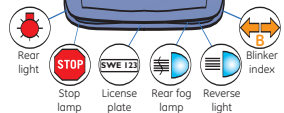

Blister pack code in circles: (xx)