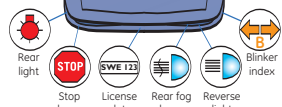

Chevrolet - Chrysler

Blister pack code in circles: xx