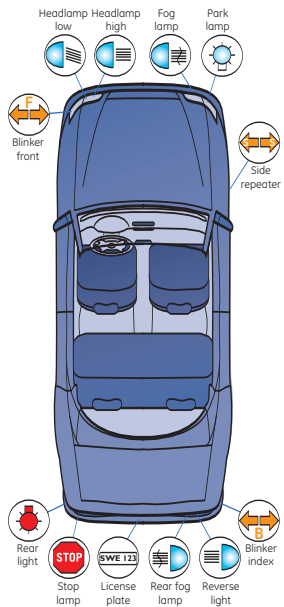

Volvo

Car Type

Manufacturing Year

Volvo

Car Type	Manufacturing Year	Headlamp low	Headlamp high	Fog lamp	Blinker front	Side repeater	Park lamp	Blinker index	Stop lamp	Rear light	Rear fog lamp	Reverse light	License plate
V60	2005-	H7 (3)	H9 (15)	H1 (4)	PY21W (22)	WY5W (33)	W5W (28)	PY21W (22)	P21W (21)	R5W (24)	P21W (21)	P21W (21)	C5W (25)
V70 I	1997-2000	H7 (3)	H7 (3)	H1 (4)	PY21W (22)	WY5W (33)	W5W (28)	PY21W (22)	P21W (21)	R5W (24)	P21/4W (20)	P21W (21)	W5W (28)
V70 II	2000-	H7 (3)	HB3 (7)	H1 (4)	PY21W (22)	WY5W (33)	W5W (28)	PY21W (22)	P21/5W (23)	P21/5W (23)	P21W (21)	P21W (21)	C5W (25)
V70 II with Xenon	2000-	D2R Xenon	H7 (3)	H1 (4)	PY21W (22)	WY5W (33)	W5W (28)	PY21W (22)	P21/5W (23)	P21/5W (23)	P21W (21)	P21W (21)	C5W (25)
XC70 I	1997-2000	H7 (3)	H7 (3)	H1 (4)	PY21W (22)	WY5W (33)	W5W (28)	PY21W (22)	P21W (21)	R5W (24)	P21/4W (20)	P21W (21)	W5W (28)
XC70 II	2007-	H7 (3)	HB3 (7)	H1 (4)	PY21W (22)	WY5W (33)	W5W (28)	PY21W (22)	P21/5W (23)	P21/5W (23)	P21W (21)	P21W (21)	C5W (25)
XC70 II with Xenon	2007-	D2R Xenon	H7 (3)	H1 (4)	PY21W (22)	WY5W (33)	W5W (28)	PY21W (22)	P21/5W (23)	P21/5W (23)	P21W (21)	P21W (21)	C5W (25)
XC70 Cross Country	2000-	H7 (3)	HB3 (7)	H1 (4)	PY21W (22)	WY5W (33)	W5W (28)	PY21W (22)	P21/5W (23)	R5W (24)	P21W (21)	P21W (21)	C5W (25)
XC90	2002-2004	H7 (3)	H7 (3)	H1 (4)	P21W (21)	WY5W (33)	W5W (28)	PY21W (22)	P21W (21)	R5W (24)	P21/4W (20)	P21W (21)	W5W (28)
XC90 with Xenon	2002-2004	D2R Xenon	H7 (3)	H1 (4)	P21W (21)	WY5W (33)	W5W (28)	PY21W (22)	P21W (21)	R5W (24)	P21/4W (20)	P21W (21)	W5W (28)
XC90	2005-	H7 (3)	H7 (3)	H1 (4)	H21W	WY5W (33)	W5W (28)	PY21W (22)	P21W (21)	P21/4W (20)	P21/4W (20)	P21W (21)	W5W (28)
XC90 with Xenon	2005-	D1S Xenon	H7 (3)	H1 (4)	H21W	WY5W (33)	W5W (28)	PY21W (22)	P21W (21)	P21/4W (20)	P21/4W (20)	P21W (21)	W5W (28)

Your favourite autolamps available in boxes and blister pack: