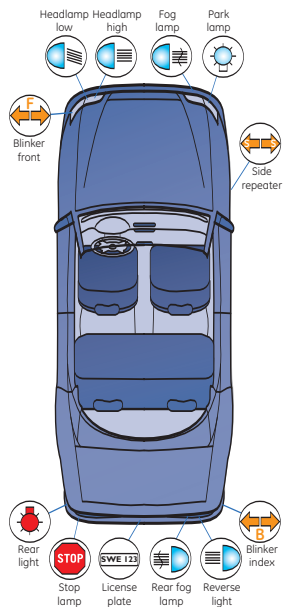

Fiat - Ford

Car Type	Manufacturing Year	Headlamp low	Headlamp high	Fog lamp	Blinker front	Side repeater	Park lamp	Blinker index	Stop lamp	Rear light	Rear fog lamp	Reverse light	License plate
Fiat													
Seicento	2001-	H4 (1)	H4 (1)	H3 (5)	PY21W (22)	W5W (28)	W5W (28)	P21W (21)	P21/5W (23)	P21/5W (23)	P21W (21)	P21W (21)	W5W (28)
Seicento		H4 (1)	H4 (1)		PY21W (22)	WY5W (33)	W5W (28)	P21W (21)	P21/5W (23)	P21/5W (23)	P21W (21)	P21W (21)	W5W (28)
Stilo 3a	2004-	H7 (3)	H7 (3)	H1 (4)	P21W (21)	WY5W (33)	W5W (28)	P21W (21)	P21/5W (23)	W5W (28)	P21W (21)	P21W (21)	W5W (28)
Stilo 3A	2002-	H7 (3)	H7 (3)	H1 (4)	PY21W (22)	WY5W (33)	W5W (28)	PY21W (22)	P21W (21)	R5W (24)	P21W (21)	P21W (21)	W5W (28)
Stilo 5a	2004-	H7 (3)	H7 (3)	H1 (4)	P21W (21)	WY5W (33)	W5W (28)	P21W (21)	P21/5W (23)	W5W (28)	P21W (21)	P21W (21)	W5W (28)
Stilo 5A	2002-	H2	H7 (3)	H1 (4)	PY21W (22)	WY5W (33)	W5W (28)	PY21W (22)	P21/5W (23)	P21/5W (23)	P21W (21)	P21W (21)	W5W (28)
Stilo Multi Wagon	2002-	H2	H7 (3)	H1 (4)	PY21W (22)	WY5W (33)	W5W (28)	PY21W (22)	P21/5W (23)	P21/5W (23)	P21W (21)	P21W (21)	W5W (28)
Ulysse	1997-2002	H1 (4)	H1 (4)	H3 (5)	PY21W (22)	W5W (28)	W5W (28)	P21W (21)	P21/5W (23)	R5W (24)	P21W (21)	P21W (21)	W5W (28)
Ulysse	2002-	H4 (1)	H4 (1)	H3 (5)	P21W (21)		W5W (28)	P21W (21)	P21/5W (23)	R5W (24)	P21W (21)	P21W (21)	W5W (28)
Ford													
C-Max	2003-2006	H7 (3)	H7 (3)	H8 (13)	PY21W (22)	W5W (28)	W5W (28)	PY21W (22)	P21W (21)	P21/4W (20)	P21/4W (20)	P21W (21)	C5W (25)
C-Max with Xenon	2003-2006	D2S Xenon	H7 (3)	H8 (13)	PY21W (22)	W5W (28)	W5W (28)	PY21W (22)	P21W (21)	P21/4W (20)	P21/4W (20)	P21W (21)	C5W (25)
C-Max	2007-	H7 (3)	H1 (4)	H8 (13)	PY21W (22)	W5W (28)	W5W (28)	PY21W (22)	P21W (21)	P21/4W (20)	P21/4W (20)	P21W (21)	C5W (25)
C-Max with Xenon	2007-	D1S Xenon	H1 (4)	H8 (13)	PY21W (22)	W5W (28)	W5W (28)	PY21W (22)	P21W (21)	P21/4W (20)	P21/4W (20)	P21W (21)	C5W (25)
Escort VI	1994-2000	H4 (1)	H4 (1)		P21W (21)		W5W (28)	P21W (21)	P21W (21)	R5W (24)	P21W (21)	P21W (21)	R5W (24)
Fiesta IV	1996-2002	H4 (1)	H4 (1)	H3 (5)	PY21W (22)		W5W (28)	P21W (21)	P21/5W (23)	P21/5W (23)	P21W (21)	P21W (21)	W5W (28)
Fiesta V	2002-2008	H7 (3)	H1 (4)	H1 (4)	PY21W (22)	W5W (28)	W5W (28)	P21W (21)	P21W (21)	W5W (28)	P21W (21)	P21W (21)	W5W (28)
Fiesta VI	2009-	H7 (3)	H1 (4)	H11 (12)	PY21W (22)	WY5W (33)	W5W (28)	PY21W (22)	P21/5W (23)	P21/5W (23)	P21W (21)	W16W	W5W (28)
Focus I	1998-2004	H4 (1)	H4 (1)	H1 (4)	P21W (21)	W5W (28)	W5W (28)	P21W (21)	P21W (21)	W5W (28)	P21W (21)	P21W (21)	W5W (28)
Focus II	2005-2008	H7 (3)	H1 (4)	H8 (13)	PY21W (22)	WY5W (33)	W5W (28)	PY21W (22)	P21/5W (23)	P21/5W (23)	P21W (21)	P21W (21)	C5W (25)
Focus II with Xenon	2005-2008	D1S Xenon	H1 (4)	H8 (13)	PY21W (22)	WY5W (33)	W5W (28)	PY21W (22)	P21/5W (23)	P21/5W (23)	P21W (21)	P21W (21)	C5W (25)
Focus III	2008-	H7 (3)	H1 (4)	H8 (13)	PY21W (22)	WY5W (33)	W5W (28)	PY21W (22)	P21/5W (23)	P21/5W (23)	P21W (21)	P21W (21)	C5W (25)
Focus III with Xenon	2008-	D1S Xenon	H1 (4)	H8 (13)	PY21W (22)	WY5W (33)	W5W (28)	PY21W (22)	P21/5W (23)	P21/5W (23)	P21W (21)	P21W (21)	C5W (25)