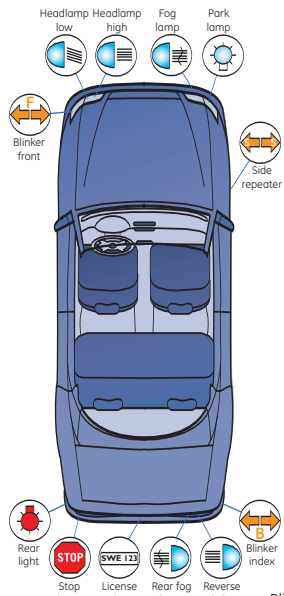

Alfa Romeo

Blister pack code in circles:

Car Type	Manufacturing Year	Headlamp low	Headlamp high	Fog lamp	Blinker front	Side repeater	Park lamp	Blinker index	Stop lamp	Rear light	Rear fog lamp	Reverse light	License plate
Alfa Romeo													
145/146	1995-2001	H1 (4)	H1 (4)	H3 (5)	PY21W (22)	W5W (28)	W5W (28)	P21W (21)	P21/5W (23)	P21/5W (23)	P21W (21)	P21W (21)	W5W (28)
147	2001-	H7 (3)	H1 (4)	H1 (4)	PY21W (22)	W5W (28)	H6W (41)	P21W (21)	P21/5W (23)	P21/5W (23)	P21W (21)	P21W (21)	W5W (28)
147 with Xenon	2001-	D2S Xenon	H1 (4)	H1 (4)	PY21W (22)	W5W (28)	H6W (41)	P21W (21)	P21/5W (23)	P21/5W (23)	P21W (21)	P21W (21)	W5W (28)
155	1992-1998	H1 (4)	H1 (4)	H3 (5)	P21W (21)		W5W (28)	P21W (21)	P21/5W (23)	P21/5W (23)	P21W (21)	P21W (21)	W5W (28)
156	1998-2006	H7 (3)	H1 (4)	H1 (4)	PY21W (22)	W5W (28)	H6W (41)	P21W (21)	P21/5W (23)	P21/5W (23)	P21W (21)	P21W (21)	W5W (28)
156 with Xenon	1998-2006	D2S Xenon	H1 (4)	H1 (4)	PY21W (22)	W5W (28)	H6W (41)	P21W (21)	P21/5W (23)	P21/5W (23)	P21W (21)	P21W (21)	W5W (28)
156 GTA	2002-2004	H7 (3)	H1 (4)	H1 (4)	PY21W (22)	W5W (28)	H6W (41)	P21W (21)	P21/5W (23)	P21/5W (23)	P21W (21)	P21W (21)	W5W (28)
159	2006-	H7 (3)	H7 (3)	H7 (3)	PY21W (22)	W5W (28)	W5W (28)	P21W (21)	P21/5W (23)	P21/5W (23)	P21W (21)	P21W (21)	W5W (28)
159 with Xenon	2006-	D1S Xenon	H1 (4)	H7 (3)	PY21W (22)	W5W (28)	W5W (28)	P21W (21)	P21/5W (23)	P21/5W (23)	P21W (21)	P21W (21)	W5W (28)
164	1992-1998	H1 (4)	H1 (4)		P21W (21)	W5W (28)	T4W (26)	P21W (21)	P21/5W (23)	P21/5W (23)	P21W (21)	P21W (21)	R5W (24)
166	1999-2006	H7 (3)	H7 (3)	H3 (5)	PY21W (22)	WY5W (33)	H6W (41)	PY21W (22)	P21/5W (23)	P21/5W (23)	P21W (21)	P21W (21)	W5W (28)
166 with Xenon	1999-2006	D2S Xenon	H7 (3)	H3 (5)	PY21W (22)	WY5W (33)	H6W (41)	PY21W (22)	P21/5W (23)	P21/5W (23)	P21W (21)	P21W (21)	W5W (28)
166	2007-	H7 (3)	H7 (3)	H3 (5)	PY21W (22)	WY5W (33)	H6W (41)	LED	P21/5W (23)	P21/5W (23)	P21W (21)	P21W (21)	W5W (28)
166 with Xenon	2007-	D1S Xenon	H1 (4)	H3 (5)	PY21W (22)	WY5W (33)	H6W (41)	LED	P21/5W (23)	P21/5W (23)	P21W (21)	P21W (21)	W5W (28)
Brera	2006-	H7 (3)	H7 (3)	H7 (3)	PY21W (22)	W5W (28)	W5W (28)	P21W (21)	P21/5W (23)	P21/5W (23)	P21W (21)	P21W (21)	W5W (28)
Brera with Xenon	2006-	D1S Xenon	h1 (4)	H7 (3)	PY21W (22)	W5W (28)	W5W (28)	P21W (21)	P21/5W (23)	P21/5W (23)	P21W (21)	P21W (21)	W5W (28)
Crosswagon Q4		H1 (4)	H1 (4)	H1 (4)	PY21W (22)	WY5W (33)	H6W (41)	P21W (21)	P21/5W (23)	P21/5W (23)	P21W (21)	P21W (21)	W5W (28)
GT	2004-	H7 (3)	H7 (3)	H1 (4)	PY21W (22)	W5W (28)	H6W (41)	P21W (21)	P21/5W (23)	P21/5W (23)	P21W (21)	P21W (21)	W5W (28)
GT with Xenon	2004-	D2S Xenon	H7 (3)	H1 (4)	PY21W (22)	W5W (28)	H6W (41)	P21W (21)	P21/5W (23)	P21/5W (23)	P21W (21)	P21W (21)	W5W (28)
GTV (916)	1994-2000	HB3 (7)	HB3 (7)	H3 (5)	P21W (21)	W5W (28)	W5W (28)	P21W (21)	P21/5W (23)	P21/5W (23)	P21W (21)	P21W (21)	W5W (28)
Mi.To	2008-	H7 (3)	H7 (3)	H1 (4)	WY21W	W5W (28)	W21/5W (49)	P21W (21)	LED	LED	P21W (21)	P21W (21)	W5W (28)
Mi.To with Xenon	2008-	D1S Xenon	H7 (3)	H1 (4)	WY21W	W5W (28)	W21/5W (49)	P21W (21)	LED	LED	P21W (21)	P21W (21)	W5W (28)
QT		H7 (3)	H1 (4)	H1 (4)	PY21W (22)	WY5W (33)	H6W (41)	P21W (21)	P21W (21)	P21/5W (23)	P21W (21)	P21W (21)	P21W (21)
Spider	1994-2004	HB3 (7)	HB3 (7)	H3 (5)	P21W (21)	W5W (28)	W5W (28)	P21W (21)	P21/5W (23)	P21/5W (23)	P21W (21)	P21W (21)	W5W (28)