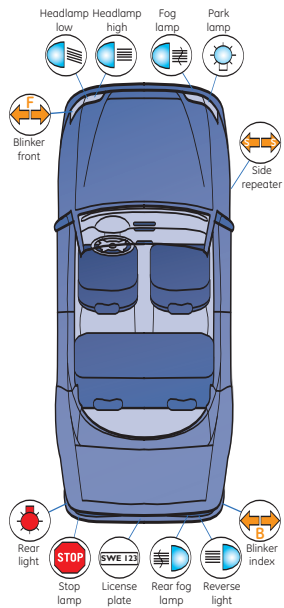

Honda

Blister pack code in circles:

XX

Car Type	Manufacturing Year	Headlamp low		Headlamp high		Fog lamp		Blinker front		Side repeater		Park lamp		Blinker index		Stop lamp		Rear light		Rear fog lamp		Reverse light		License plate	
		Icon	Code	Icon	Code	Icon	Code	Icon	Code	Icon	Code	Icon	Code	Icon	Code	Icon	Code	Icon	Code	Icon	Code	Icon	Code	Icon	Code
Accord	1996-1997	H1	4	H1	4	H1	4	P21W	21			W5W	28	P21W	21	P21/5W	23	P21/5W	23	P21W	21	P21W	21	W5W	28
Accord VI	1998-2002	H7	3	H1	4	H1	4	P21W	21	WY5W	33	W5W	28	P21W	21	P21W	21	W5W	28	P21W	21	P21W	21	W5W	28
Accord VII	2003-2008	H1	4	H1	4	H1	4	P21W	21			W5W	28	PY21W	22	P21/5W	23	P21/5W	23	P21W	21	P21W	21	W5W	28
Accord Coupe	1998-2001	HB4	9	HB3	7			P21W	21	WY5W	33	W5W	28	P21W	21	P21W	21	W5W	28	P21W	21	P21W	21	W5W	28
Accord Tourer	2003-2008	D2S Xenon		HB3	7	H11	12	W21W	50	LED		W5W	28	W21W	50	W21/5W	49	W21/5W	49	W21W	50	W21W	50	W5W	28
Accord with Xenon	1998-2002	D2S Xenon		H1	4	H1	4	P21W	21	WY5W	33	W5W	28	P21W	21	P21W	21	W5W	28	P21W	21	P21W	21	W5W	28
Accord VIII	2009-	HB4	9	H1	4	H1	4	PY21W	22	WY5W	33	W5W	28	W21W	50	P21/5W	23	P21/5W	23	W21W	50	P21W	21	W5W	28
Accord VIII with Xenon	2009-	D2S Xenon		H1	4	H1	4	PY21W	22	WY5W	33	W5W	28	W21W	50	P21/5W	23	P21/5W	23	W21W	50	P21W	21	W5W	28
Civic	1996-2001	H4	1	H4	1	H3	5	P21W	21	W5W	28	W5W	28	PY21W	22	P21/5W	23	P21/5W	23	P21W	21	P21W	21	C5W	25
Civic VI	2001-2006	H4	1	H4	1	H1	4	PY21W	22	WY5W	33	W5W	28	P21W	21	P21/5W	23	P21/5W	23	P21W	21	P21W	21	W5W	28
Civic VII	2006-	H7	3	H1	4	H11	12	PY21W	22			W5W	28	W21W	50	P21/5W	23	P21/5W	23	W21W	50			W5W	28
Civic VII with Xenon	2006-	D2R Xenon		H1	4	H11	12	PY21W	22			W5W	28	W21W	50	P21/5W	23	P21/5W	23	W21W	50			W5W	28
CR-V I	1995-2000	H4	1	H4	1			P21W	21	W5W	28	W5W	28	P21W	21	P21/5W	23	P21/5W	23	P21W	21	P21W	21	W5W	28
CR-V II	2002-2006	H4	1	H1	4	HB4	9	P21W	21	W5W	28	W5W	28	P21W	21	P21/5W	23	P21W	21	P21W	21	P21W	21	W5W	28
CR-V III	2007-	H1	4	HB3	7	H11	12	WY21W		W5W	28	W5W	28	WY21W		W21/5W	49	W21/5W	49	W21W	50	W21W	50	W5W	28
CR-V III with Xenon	2007-	D2S Xenon		HB3	7	H11	12	WY21W		W5W	28	W5W	28	WY21W		W21/5W	49	W21/5W	49	W21W	50	W21W	50	W5W	28
FR-V	2005-	H4	1	H4	1	H11	12	WY21W				W5W	28	WY21W		W21/5W	49	W21/5W	49	W21W	50	W21W	50	W5W	28
FR-V with Xenon	2005-	D2S Xenon		D2S Xenon		H11	12	WY21W				W5W	28	WY21W		W21/5W	49	W21/5W	49	W21W	50	W21W	50	W5W	28
HR-V	1999-2005	H1	4	H1	4	H1	4	PY21W	22	WY5W	33	W5W	28	P21W	21	P21/5W	23	P21/5W	23	P21W	21	P21W	21	W5W	28
Integra	1997-2001	HB3	7	HB4	9			PY21W	22	W5W	28	W5W	28	P21W	21	P21/5W	23	P21/5W	23	P21W	21	P21W	21	W5W	28
Jazz II	2002-2006	H4	1	H4	1	H1	4	P21W	21	W5W	28	W5W	28	PY21W	22	P21/5W	23	P21/5W	23	P21W	21	P21W	21	W5W	28
Jazz III	2007-	H4	1	H4	1	H11	12	WY21W				W5W	28	WY21W		W21/5W	49	W21/5W	49	W21W	50	W21W	50	W5W	28
Legend	1996-2004	H4	1	H4	1			PY21W	22	W5W	28	W5W	28	P21W	21	P21/5W	23	P21W	21	P21W	21	P21W	21	W5W	28
Legend III	2007-	H4	1	H4	1	H1	4	PY21W	22			W5W	28	PY21W	22	W21/5W	49	W21/5W	49	W21W	50	W21W	50	R5W	24