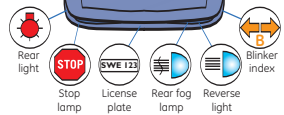

Nissan

Blister pack code in circles: XX

Car Type

Manufacturing Year

Nissan