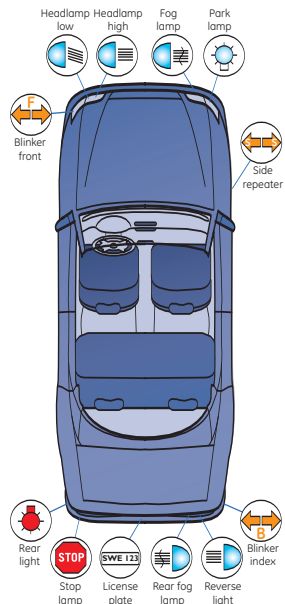

Alfa Romeo - Audi

Blister pack code in circles: xx