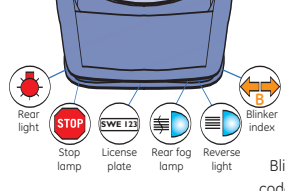

Mazda

Blister pack code in circles: **XX**