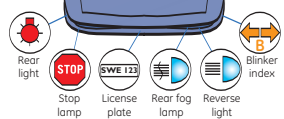

Opel - Peugeot

Blister pack code in circles: (xx)